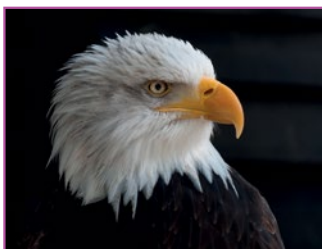

Size: 30x60 cm / 11,8"x23,6"

Difficulty: ◆◆◆◆◆

**White-headed eagle**

Code: **AM1714**, 19 colours

Size: 40x30 cm / 15,7"x11,8"

Difficulty: ◆◆◆◆◆

**Koi carps**

Code: **AM1357**, 36 colours