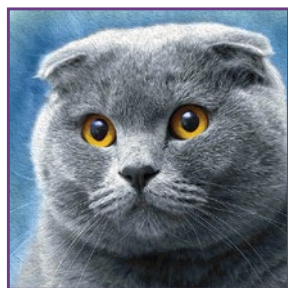

British cat

Code: **AM1463**, 17 colours

Size: 40x30 cm / 15,7"x11,8"

Difficulty: ◆◆◆◆◆

Multi-colored kitten

Code: **AM1777**, 44 colours

Size: 30x30 cm / 11,8"x11,8"

Difficulty: ◆◆◆◆◆