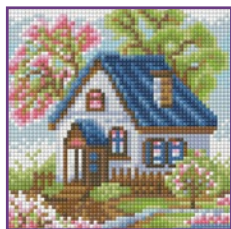

Spring house

Code: **AM1567**, 18 colours

Size: 15x15 cm / 5,9"x5,9"

Difficulty: ◆◆◆◆◆